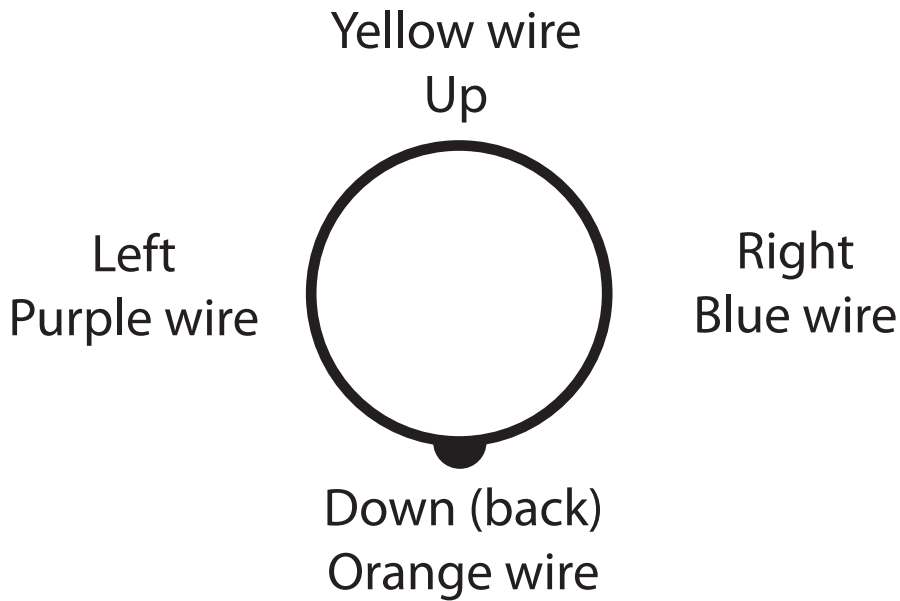

Joystick Highhat wiring diagram

2009 AWPresley

View from the outside looking a the highhat button.

View from the UNDERSIDE looking a the terminals of the microswitches.